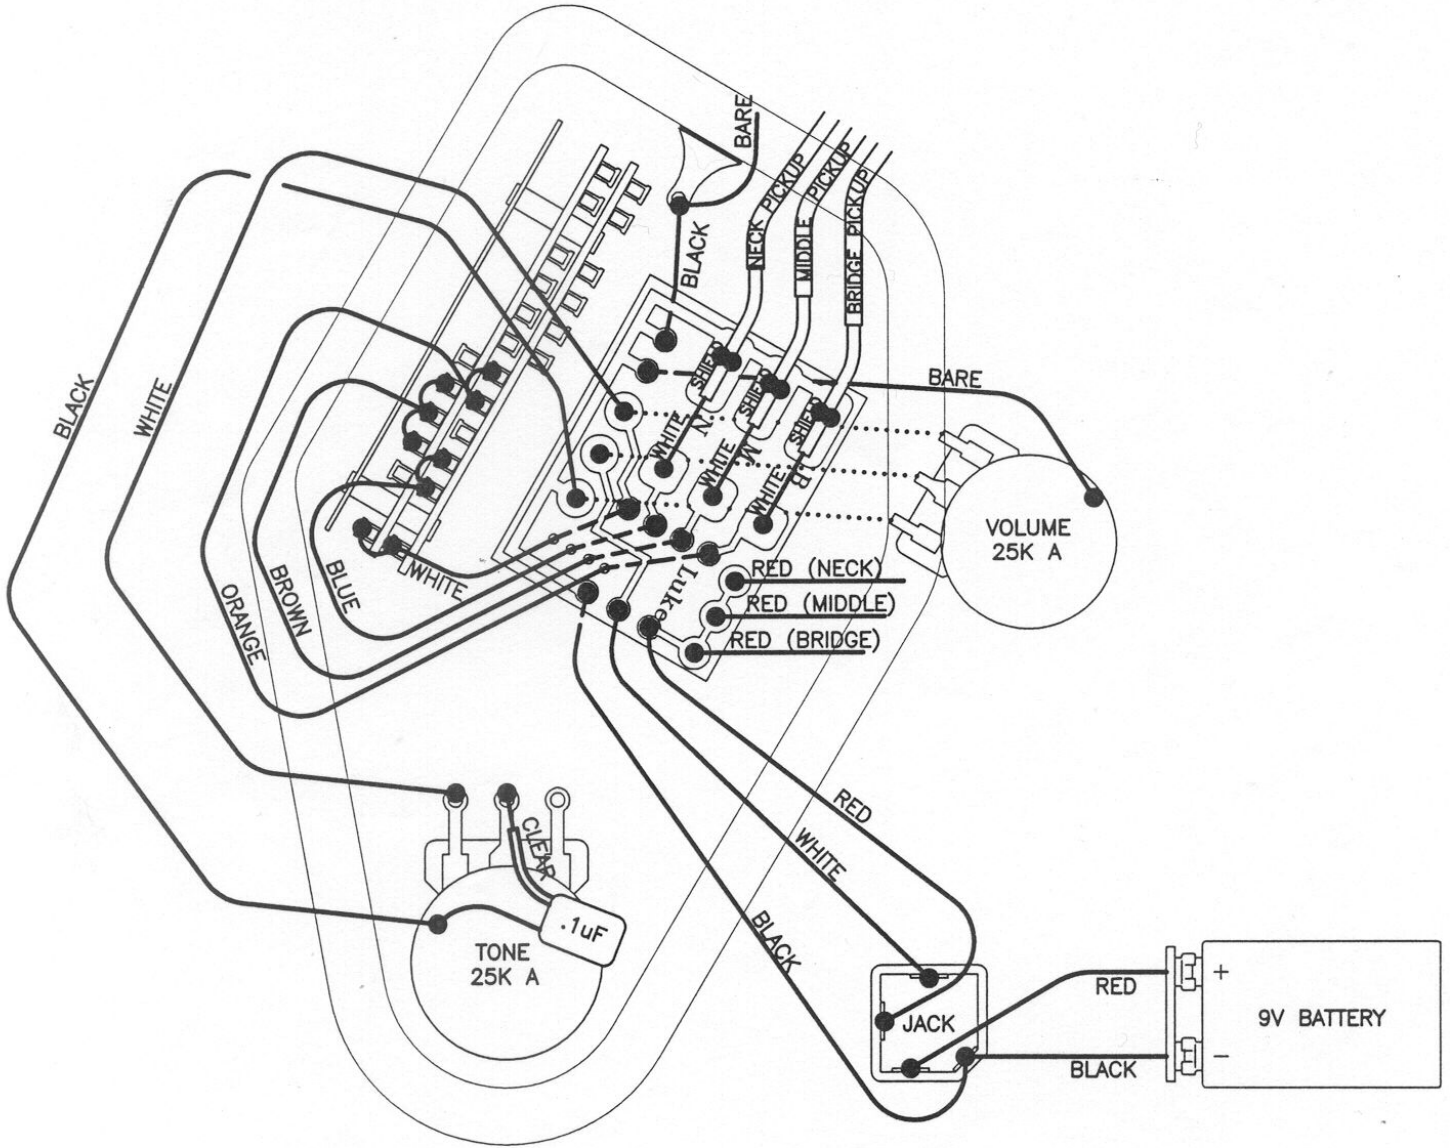

REVISIONS

REV	MODIFICATION	DATE	INITIALS
A	TONE CONTROL ADDED	12-4-97	HFL

REVISION A IMPLEMENTED 12-4-97

ERNIE BALL / MUSIC MAN

LUKE GUITAR
WIRING DIAGRAM

UNLABELED JUMPERS ARE BARE WIRE

REV A	DRAWN BY HFL	APPROVED BY	DATE 12-4-97
SCALE FULL	TOLERANCE UNLESS SPECIFIED	PART NO.	